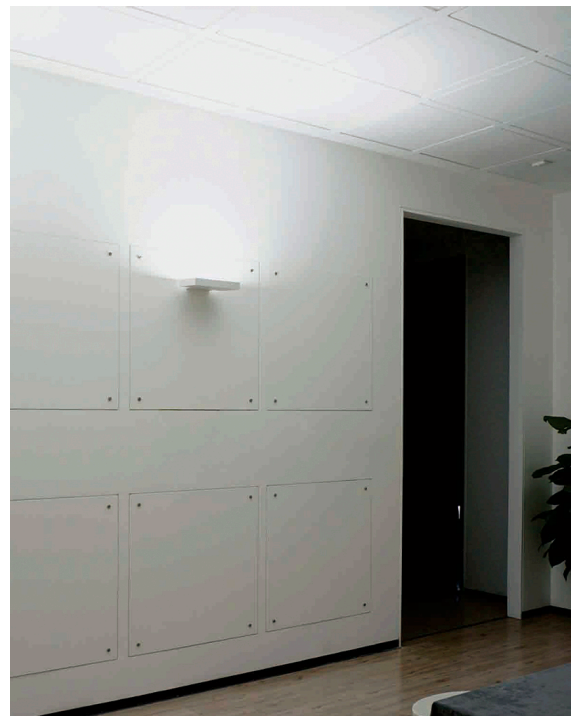

## VBLWL-WW2-4-4K90

This modern, Black, wall washing luminaire offers a wide wall or ceiling wash of light in Cool White (4000K). With a Baffled face to provide better glare control and highly efficient optical reflector design, this light will meet your wall wash needs. Available in Black or White, 3000K or 4000K the options will support your application. Includes 50,000 hour lifespan and 3 year warranty.

### Features & Benefits

- Wall mounted luminaire provides a wide wall and ceiling wash effect
- Highly efficient optical reflector design
- Baffle on face offers better glare control
- Eco-friendly COB technology, high energy saving and low maintenance
- Optimal thermal management
- 50,000 hour lifespan
- 3 year warranty

## Specifications

<b>SKU</b>	VBLWL-WW2-4-4K90
<b>Luminaire efficacy</b>	116
<b>EAN</b>	9340994024400
<b>Light Colour</b>	Cool White
<b>Wattage</b>	25
<b>Lumen output</b>	2900
<b>IP rating</b>	20
<b>CRI</b>	90
<b>Trim colour</b>	Black
<b>Length</b>	175
<b>Height</b>	226
<b>Lifespan</b>	50000
<b>Warranty</b>	3
<b>Dimmable</b>	Dimmable
<b>Mounting type</b>	Surface
<b>LED source</b>	Citizen
<b>Material</b>	Aluminium
<b>Lamp Type</b>	LED
<b>Dimming</b>	Triac Dimming
<b>Input voltage</b>	220-240V / 50Hz
<b>Weatherproof</b>	Indoor Use Only
<b>Kelvin</b>	4000K