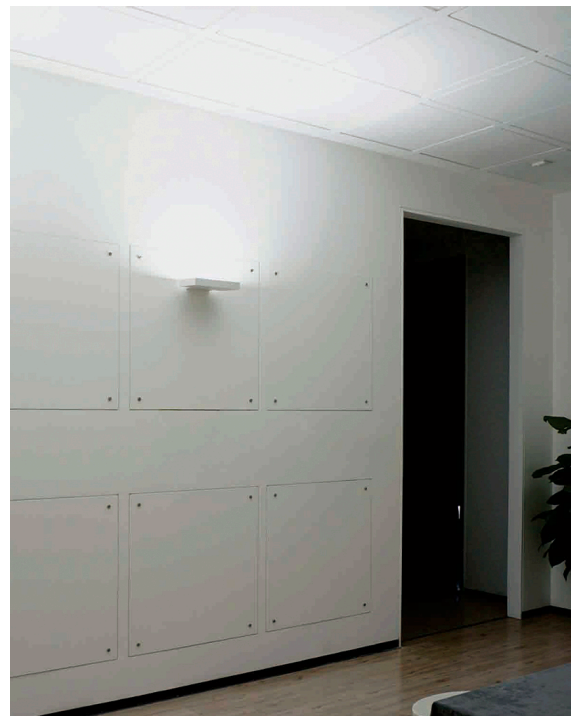

## VBLWL-WW2-4-3K90

This modern, Black, wall washing luminaire offers offers a wide wall or ceiling wash of light in Warm White (3000K). With a Baffled face to provide better glare control and highly efficient optical reflector design, this light will meet your wall wash needs. Available in Black or White, 3000K or 4000K the options will support your application. Includes 50,000 hour lifespan and 3 year warranty.

### Features & Benefits

- Wall mounted luminaire provides a wide wall and ceiling wash effect
- Highly efficient optical reflector design
- Baffle on face offers better glare control
- Eco-friendly COB technology, high energy saving and low maintenance
- Optimal thermal management
- 50,000 hour lifespan
- 3 year warranty

## Specifications

<b>SKU</b>	VBLWL-WW2-4-3K90
<b>Luminaire efficacy</b>	116
<b>EAN</b>	9340994024394
<b>Light Colour</b>	Warm White
<b>Wattage</b>	25
<b>Lumen output</b>	2900
<b>IP rating</b>	20
<b>CRI</b>	90
<b>Trim colour</b>	Black
<b>Length</b>	175
<b>Height</b>	226
<b>Lifespan</b>	50000
<b>Warranty</b>	3
<b>Dimmable</b>	Dimmable
<b>Mounting type</b>	Surface
<b>LED source</b>	Citizen
<b>Material</b>	Aluminium
<b>Lamp Type</b>	LED
<b>Dimming</b>	Triac Dimming
<b>Input voltage</b>	220-240V / 50Hz
<b>Weatherproof</b>	Indoor Use Only
<b>Kelvin</b>	3000K