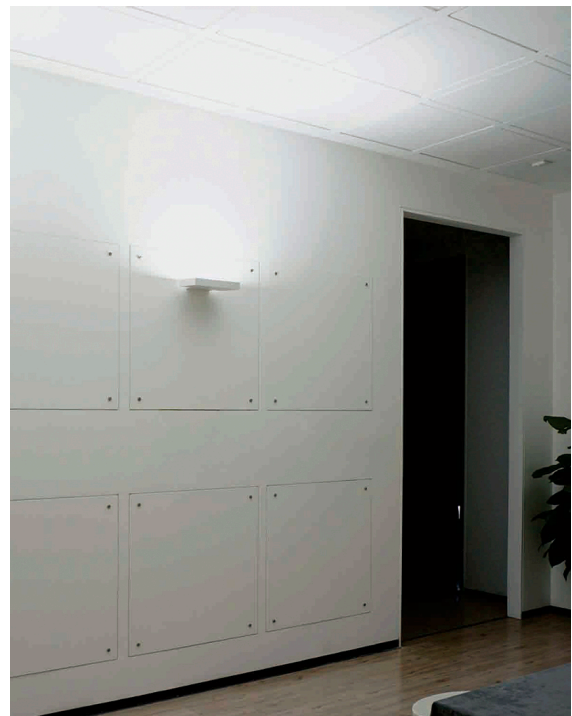

VBLWL-WW2-1-4K90

This modern, White, wall washing luminaire offers a wide wall or ceiling wash of light in Cool White (4000K). With a Baffled face to provide better glare control and highly efficient optical reflector design, this light will meet your wall wash needs. Available in Black or White, 3000K or 4000K the options will support your application. Includes 50,000 hour lifespan and 3 year warranty.

Features & Benefits

- Wall mounted luminaire provides a wide wall and ceiling wash effect
- Highly efficient optical reflector design
- Baffle on face offers better glare control
- Eco-friendly COB technology, high energy saving and low maintenance
- Optimal thermal management
- 50,000 hour lifespan
- 3 year warranty

Specifications

SKU	VBLWL-WW2-1-4K90
Luminaire efficacy	116 lm/W
EAN	9340994024387
Light Colour	Cool White
Wattage	25 W
Lumen output	2900 lm
IP rating	20
CRI	90
Trim colour	White
Length	175 mm
Height	226 mm
Lifespan	50000 Hours
Warranty	3 Years
Dimmable	Dimmable
Mounting type	Surface
LED source	Citizen
Material	Aluminium
Lamp Type	LED
Dimming	Triac Dimming
Input voltage	220-240V / 50Hz
Weatherproof	Indoor Use Only
Kelvin	4000K