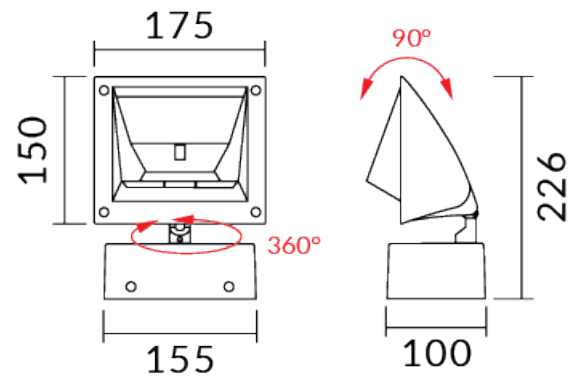

Specifications

SKU	VBLWL-WW2-1-4K90
Luminaire efficacy	116 lm/W
EAN	9340994024387
Light Colour	Cool White
Wattage	25 W
Lumen output	2900 lm
IP rating	20
CRI	90
Trim colour	White
Length	175 mm
Height	226 mm
Lifespan	50000 Hours
Warranty	3 Years
Dimmable	Dimmable
Mounting type	Surface
LED source	Citizen
Material	Aluminium
Lamp Type	LED
Dimming	Triac Dimming
Input voltage	220-240V / 50Hz
Weatherproof	Indoor Use Only
Kelvin	4000K

Dimensional Drawings

Photometric information available upon request.