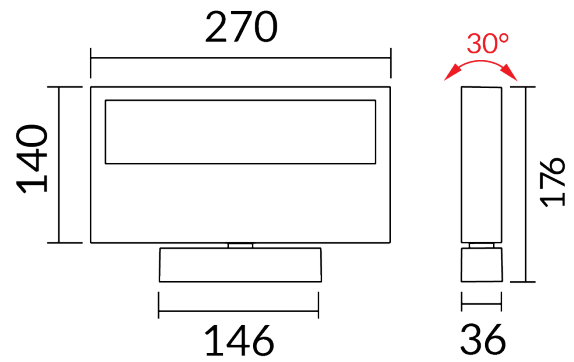

VBLWL-WW1-1-4K90

This sleek, White, architecturally design, wall washing luminaire offers a modern design, with no visible screws on the body. With its special reflector, 4000K, 4600 lumen output, light is dispersed in a precise wall wash effect for either the ceiling or wall. With Triac dimming (Dali available upon request), and $\pm 15^\circ$ adjustable up/down light head, this lights really is an elegant wall wash option. Includes optimal thermal management, 50,000 hour lifespan and 3 year warranty.

Specifications

SKU	VBLWL-WW1-1-4K90
Luminaire efficacy	135 lm/W
EAN	9340994024097
Light Colour	Cool White
Wattage	34 W
Lumen output	4600 lm
IP rating	20
CRI	90
Trim colour	White
Length	270 mm
Height	176 mm
Lifespan	50000 Hours
Warranty	3 Years
Dimmable	Dimmable
Mounting type	Surface
LED source	Citizen
Material	Aluminium
Lamp Type	LED
Dimming	Triac Dimming
Input voltage	220-240V / 50Hz
Weatherproof	Indoor Use Only
Kelvin	4000K

Dimensional Drawings

Photometric information available upon request.