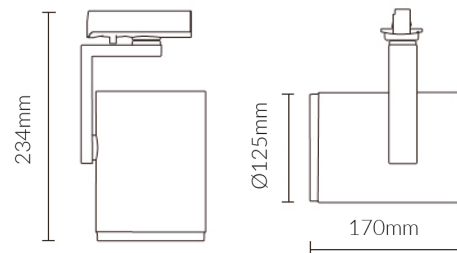

Specifications

SKU	VBLTL-420-1-4K
Luminaire efficacy	129
Track type	3 Circuit
EAN	9340994407548
Light Colour	Cool White
Wattage	38
Lumen output	4900
IP rating	20
CRI	80
Beam Angle	40
Trim colour	White
Diameter	125
Height	234
Lifespan	50000
Warranty	5
Dimmable	Non-Dimmable
Mounting type	Track
LED source	Citizen
Material	High strength Aluminium
Accessories	Optional 20° & 60° beam angle reflectors available
Lamp Type	LED
Input voltage	220V-240V AC 50HZ
Weatherproof	Indoor Use Only
Working temperature	-20°C~50°C
Kelvin	4000K

Dimensional Drawings

Photometric information available upon request.