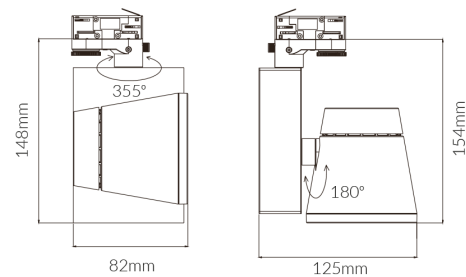

Specifications

SKU	VBLTL-370-1-4K
Luminaire efficacy	115
Track type	3 Circuit
EAN	9340994407111
Light Colour	Cool White
Wattage	13
Lumen output	1500
IP rating	20
CRI	90
Beam Angle	40
Trim colour	White
Diameter	95
Length	125
Height	154
Lifespan	50000
Warranty	5
Dimmable	Non-Dimmable
Mounting type	Track
LED source	Citizen
Material	Aluminium
Accessories	Optional 50° beam angle reflector available
Lamp Type	LED
Input voltage	220V-240V AC 50HZ
Weatherproof	Non-weatherproof
Working temperature	-20°C ~ 50°C
Kelvin	4000K

Dimensional Drawings

Photometric information available upon request.