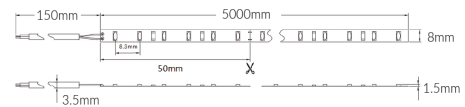

#### Specifications

SKU	VBLST-24024CW-54
<b>Luminaire efficacy</b>	105.83 lm/W
<b>EAN</b>	9340994406824
<b>Wattage</b>	24 W
<b>Lumen output</b>	2540 lm
<b>IP rating</b>	54
<b>CRI</b>	80
<b>Beam Angle</b>	120 Degrees
<b>Length</b>	5000 mm
<b>Width</b>	8 mm
<b>Lifespan</b>	50000 Hours
<b>Warranty</b>	3 Years
<b>Constant current/voltage</b>	Constant Voltage
<b>LED source</b>	Epistar
<b>Accessories</b>	VBLST-CTRL-BOX & VBLST-CTRL-RGB
<b>Lamp Type</b>	LED
<b>Wiring method</b>	Hardwire
<b>Weatherproof</b>	Weatherproof
<b>Working temperature</b>	-20°C ~ 45°C

#### Dimensional Drawings

*Photometric information available upon request.*