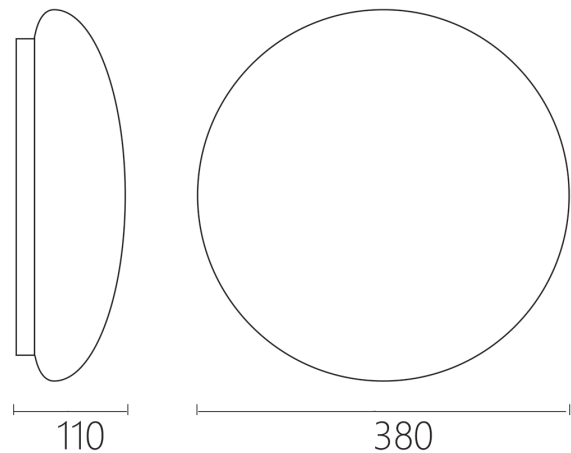

Dimensional Drawings

Photometric information available upon request.

Please note: This product is Power Adjustable and come with a 3-year Domestic Warranty & 2-year Commercial Warranty