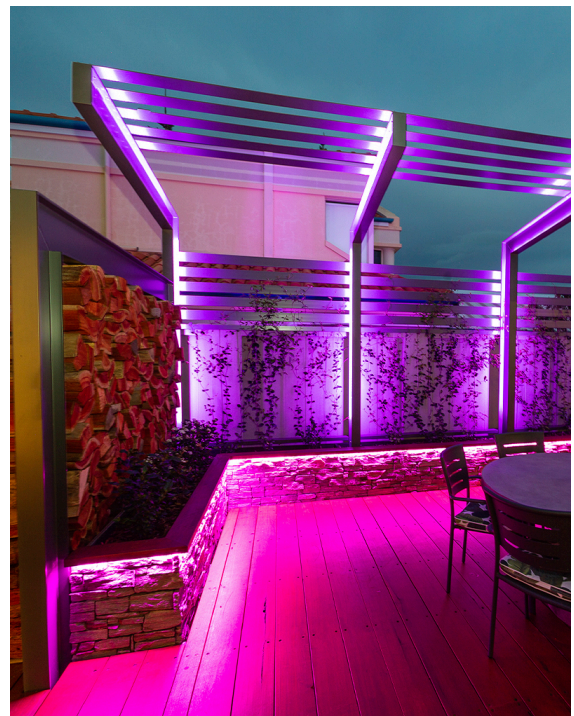

VBLNF-TB-09624WW

Our VIBE, 9.6W, Top Bend, 3000K, LED IP67 Neon Flex is the ultimate, highly customisable, versatile lighting solution in commercial, retail outdoor, signage, truck & marine applications. Choose from top or side bend Neon Flex in various wattages and colour temperatures, including colour changeable RGB. Features over 24 accessories for creative execution.

Features & Benefits

- Colour temp available - 3000K/4000K/RGB
- Suitable for commercial, retail and signage to more specific uses such as truck and marine use
- Customisable neon flex suited to multiple applications
- IP67 rated
- 120° beam angle
- 50,000 hour lifespan
- 3 year warranty