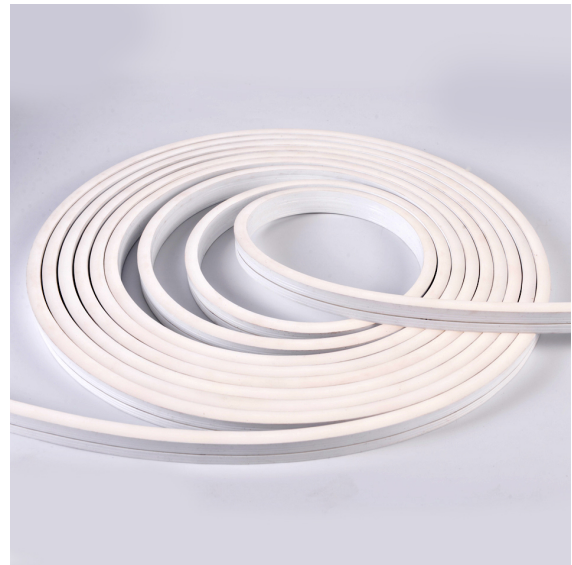

VBLNF-SB-A-144WW

Our VIBE, 14.4W, Side Bend, 3000K, LED IP67 Neon Flex is the ultimate, highly customisable, versatile lighting solution in commercial, retail outdoor, signage, truck & marine applications. Choose from top or side bend Neon Flex in various wattages and colour temperatures, including colour changeable RGB. Features over 24 accessories for creative execution.

Features & Benefits

- Colour temp available - 3000K/4000K/RGB
- Suitable for commercial, retail and signage to more specific uses such as truck and marine use
- Customisable neon flex suited to multiple applications
- IP67 rated
- 120° beam angle
- 50,000 hour lifespan
- 3 year warranty

Specifications

SKU	VBLNF-SB-A-144WW
Luminaire efficacy	43.75 lm/W
EAN	9340994026800
Light Colour	Warm White
Wattage	14.4 W
Lumen output	630 lm
IP rating	67
CRI	80
Beam Angle	120 Degrees
Width	8 mm
Height	12 mm
Lifespan	50000 Hours
Warranty	3 Years
Dimmable	Dimmable
Lamp Type	LED
Dimming	PWM
Input voltage	24 Volt DC
Weatherproof	Weatherproof
Kelvin	3000K