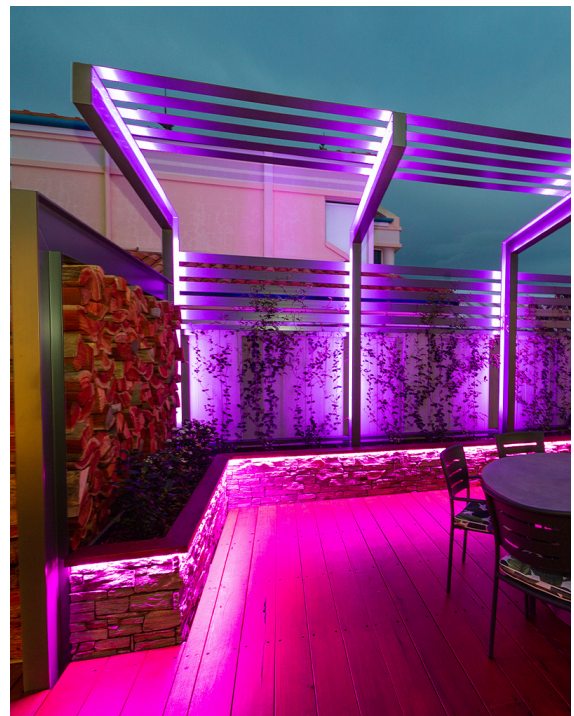

VBLNF-SB-A-144CW

Our VIBE, 14.4W, Side Bend, 4000K, LED IP67 Neon Flex is the ultimate, highly customisable, versatile lighting solution in commercial, retail outdoor, signage, truck & marine applications. Choose from top or side bend Neon Flex in various wattages and colour temperatures, including colour changeable RGB. Features over 24 accessories for creative execution.

Features & Benefits

- Colour temp available - 3000K/4000K/RGB
- Suitable for commercial, retail and signage to more specific uses such as truck and marine use
- Customisable neon flex suited to multiple applications
- IP67 rated
- 120° beam angle
- 50,000 hour lifespan
- 3 year warranty