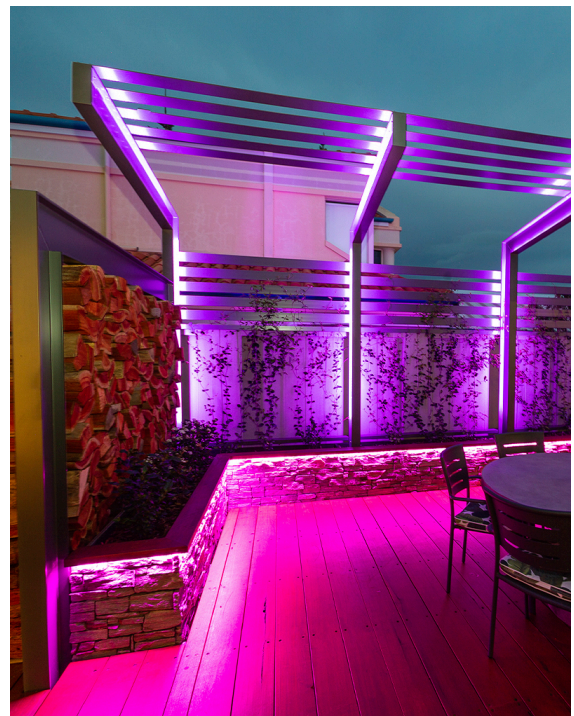

VBLNF-SB-12024C

Our VIBE, 12W, Side Bend, RGB, LED IP67 Neon Flex is the ultimate, highly customisable, versatile lighting solution in commercial, retail outdoor, signage, truck & marine applications. Choose from top or side bend Neon Flex in various wattages and colour temperatures, including colour changeable RGB. Features over 24 accessories for creative execution.

Features & Benefits

- Colour temp available - 3000K/4000K/RGB
- Suitable for commercial, retail and signage to more specific uses such as truck and marine use
- Customisable neon flex suited to multiple applications
- IP67 rated
- 120° beam angle
- 50,000 hour lifespan
- 3 year warranty