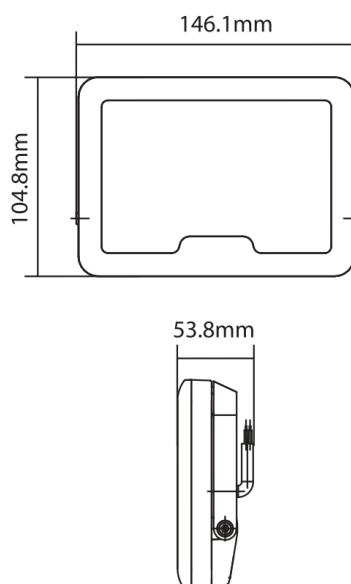

### VBLFL-30W-4-CCT

Change the colour of this 30W Black CCT Floodlight with the flick of a switch. Comes complete with 600mm cable for easy installation and a 2 year warranty for peace of mind.

#### Features & Benefits

- Change the Colour temperature with the flick of a switch - CCT can be switched by the slide button on the back of the fitting
- Advanced input under/over voltage protection for improved reliability
- Equipped with SMALITE high voltage LED chips
- Available in Black trim only
- Suitable for outdoors, warehouses, security lighting, residential areas, garages & farm lighting
- Comes complete with 600mm cable
- IP66 rated
- 30,000 hour lifespan
- 2 year warranty

## Specifications

<b>SKU</b>	VBLFL-30W-4-CCT
<b>Luminaire efficacy</b>	100 lm/W
<b>Light Colour</b>	CCT
<b>Wattage</b>	30 W
<b>Lumen output</b>	3000 lm
<b>IP rating</b>	66
<b>CRI</b>	80
<b>Beam Angle</b>	110 Degrees
<b>Trim colour</b>	Black
<b>Length</b>	183 mm
<b>Width</b>	44 mm
<b>Height</b>	130 mm
<b>Lifespan</b>	30000 Hours
<b>Warranty</b>	2 Years
<b>Mounting type</b>	Surface
<b>LED source</b>	Smalite
<b>Material</b>	Aluminum & Glass
<b>Lamp Type</b>	LED
<b>Input voltage</b>	240 Volt AC 50HZ
<b>Wiring method</b>	Flex & Plug
<b>Weatherproof</b>	Weatherproof
<b>Working temperature</b>	-30 to 45 degrees
<b>Box Qty</b>	18

## Dimensional Drawings

*Photometric information available upon request.*