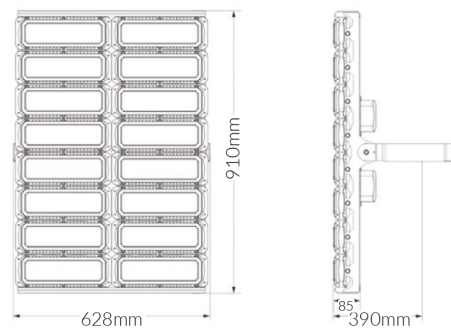

HP-MOD Series

VBLFL-1200W-4-50

Specifications

SKU	VBLFL-1200W-4-50
Luminaire efficacy	118 lm/W
EAN	9340994409016
Light Colour	Natural White
Wattage	1200 W
Lumen output	148000 lm
IP rating	65
IK Rating	10
CRI	80
Beam Angle	25 Degrees
Length	910 mm
Width	628 mm
Height	85 mm
Lifespan	50000 Hours
Warranty	5 Years
Shatterproof	Shatterproof
LED source	Osram Olson
Material	Die-casting Aluminium, PC Lens
Accessories	Different beam angles available
Lamp Type	LED
Input voltage	100V - 240V AC
Wiring method	Hardwire
Weatherproof	Weatherproof
Working temperature	-20°C ~ 50°C
Box Qty	1

Dimensional Drawings

Photometric information available upon request.