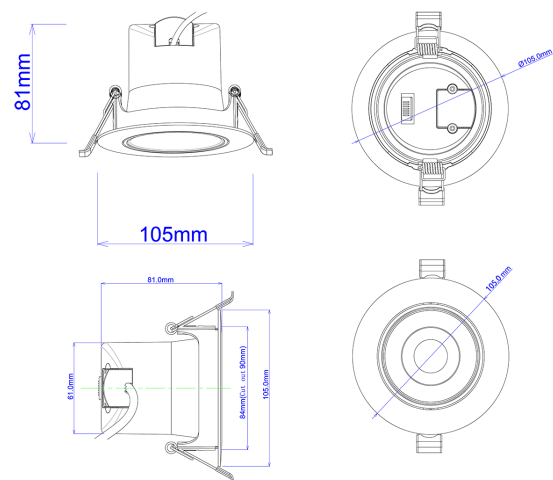

### Specifications

SKU	VBLDL-810-1-CCT
<b>Luminaire efficacy</b>	88 lm/W
<b>EAN</b>	9340994029191
<b>Light Colour</b>	3CCT
<b>Wattage</b>	9 W
<b>Lumen output</b>	800 lm
<b>IP rating</b>	20
<b>CRI</b>	80
<b>Beam Angle</b>	60 Degrees
<b>Trim colour</b>	White
<b>Cut out</b>	90mm mm
<b>Diameter</b>	100 mm
<b>Height</b>	85 mm
<b>Lifespan</b>	30000 Hours
<b>Warranty</b>	3 Years
<b>Dimmable</b>	Dimmable
<b>Constant current/voltage</b>	Constant Current
<b>Mounting type</b>	Recessed
<b>LED source</b>	SMD
<b>Material</b>	Plastic & Aluminum
<b>Accessories</b>	Gimbal Face
<b>Lamp Type</b>	LED
<b>Input voltage</b>	220V-240V AC 50HZ
<b>Wiring method</b>	Flex & Plug
<b>Weatherproof</b>	Indoor Use Only
<b>Working temperature</b>	-20°C to 40°C
<b>Box Qty</b>	45
<b>Kelvin</b>	3000K,4000K,5000K

### Dimensional Drawings

Photometric information available upon request.