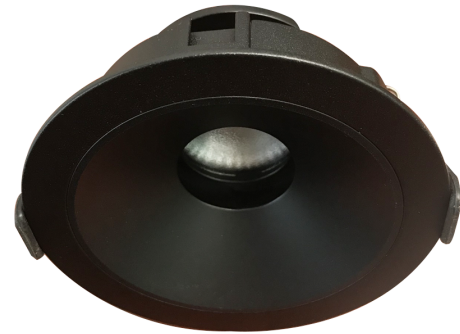

380 Series

VBLDL-383-4-40

Highly functional commercial lighting solution, featuring a unique internal rotatable design and can be fitted with a range of accessories. Comes equipped with CITIZEN LED chips, a 50,000 hour lifespan and 5 year warranty.

Features & Benefits

- Architecturally designed fitting
- Unique internal rotatable design
- Equipped with CITIZEN LED chips
- Dimmable Tridonic driver suitable for most trailing edge and universal dimmers
- Can be fitted with a range of accessories
- Standard 50° Beam angle -15°, 24°, 36° optional
- Standard with white reflector (optional black, chrome and gold reflectors available)
- 50,000 hour lifespan
- 5 year warranty

Specifications

SKU	VBLDL-383-4-40
Luminaire efficacy	102
EAN	9340994016467
Light Colour	Cool White
Wattage	9
Lumen output	918
IP rating	20
CRI	90
Beam Angle	50
Trim colour	Black
Cut out	90
Diameter	100
Lifespan	50000
Warranty	5
Dimmable	Dimmable
Mounting type	Recessed
LED source	Citizen
Accessories	Also available in 3000K. Can accessorise with Black, Chrome or Gold Trim, and/or Honeycomb Lens.
Lamp Type	LED
Dimming	Triac Dimming
Input voltage	220V-265V AC 50hz
Wiring method	Flex & Plug or Hardwire
Weatherproof	Indoor Use Only
Working temperature	-20°C ~ 45°C
Kelvin	4000K