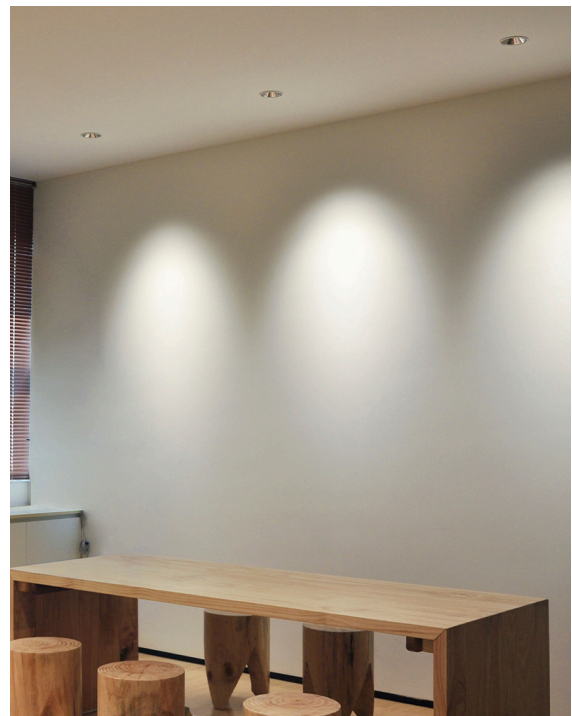

380 Series

VBLDL-383-4-40

Highly functional commercial lighting solution, featuring a unique internal rotatable design and can be fitted with a range of accessories. Comes equipped with CITIZEN LED chips, a 50,000 hour lifespan and 5 year warranty.

Features & Benefits

- Architecturally designed fitting
- Unique internal rotatable design
- Equipped with CITIZEN LED chips
- Dimmable Tridonic driver suitable for most trailing edge and universal dimmers
- Can be fitted with a range of accessories
- Standard 50° Beam angle -15°, 24°, 36° optional
- Standard with white reflector (optional black, chrome and gold reflectors available)
- 50,000 hour lifespan
- 5 year warranty