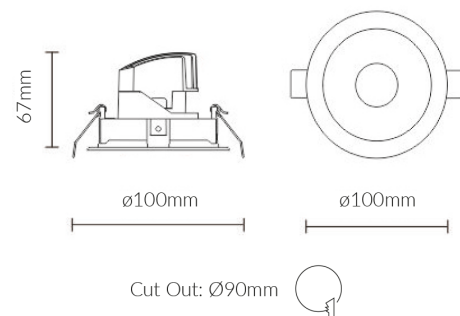

Specifications

SKU	VBLDL-383-4-40
Luminaire efficacy	102
EAN	9340994016467
Light Colour	Cool White
Wattage	9
Lumen output	918
IP rating	20
CRI	90
Beam Angle	50
Trim colour	Black
Cut out	90
Diameter	100
Lifespan	50000
Warranty	5
Dimmable	Dimmable
Mounting type	Recessed
LED source	Citizen
Accessories	Also available in 3000K. Can accessorise with Black, Chrome or Gold Trim, and/or Honeycomb Lens.
Lamp Type	LED
Dimming	Triac Dimming
Input voltage	220V-265V AC 50hz
Wiring method	Flex & Plug or Hardwire
Weatherproof	Indoor Use Only
Working temperature	-20°C ~ 45°C
Kelvin	4000K

Dimensional Drawings

Photometric information available upon request.