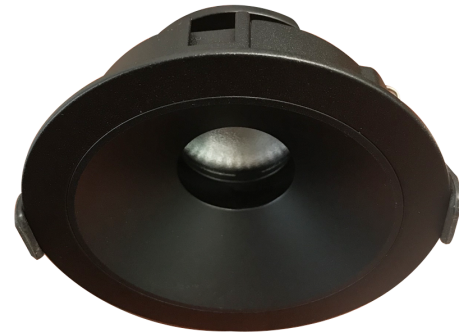

380 Series

VBLDL-383-4-30

Highly functional commercial lighting solution, featuring a unique internal rotatable design and can be fitted with a range of accessories. Comes equipped with CITIZEN LED chips, a 50,000 hour lifespan and 5 year warranty.

Features & Benefits

- Architecturally designed fitting
- Unique internal rotatable design
- Equipped with CITIZEN LED chips
- Dimmable Tridonic driver suitable for most trailing edge and universal dimmers
- Can be fitted with a range of accessories
- Standard 50° Beam angle -15°, 24°, 36° optional
- Standard with white reflector (optional black, chrome and gold reflectors available)
- 50,000 hour lifespan
- 5 year warranty

Specifications

SKU	VBLDL-383-4-30
Luminaire efficacy	100 lm/W
EAN	9340994409993
Light Colour	Warm White
Wattage	9 W
Lumen output	900 lm
IP rating	20
CRI	90
Beam Angle	50 Degrees
Trim colour	Black
Cut out	90 mm
Diameter	100 mm
Lifespan	50000 Hours
Warranty	5 Years
Dimmable	Dimmable
Mounting type	Recessed
LED source	Citizen
Accessories	Also available in 4000K. Can accessorise with Black, Chrome or Gold Trim, and/or Honeycomb Lens.
Lamp Type	LED
Dimming	Triac Dimming
Input voltage	220V-265V AC 50hz
Wiring method	Flex & Plug or Hardwire
Weatherproof	Indoor Use Only
Working temperature	-20°C ~ 45°C
Kelvin	3000K