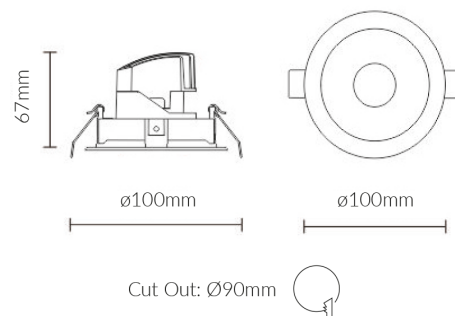

Specifications

SKU	VBLDL-383-4-30
Luminaire efficacy	100 lm/W
EAN	9340994409993
Light Colour	Warm White
Wattage	9 W
Lumen output	900 lm
IP rating	20
CRI	90
Beam Angle	50 Degrees
Trim colour	Black
Cut out	90 mm
Diameter	100 mm
Lifespan	50000 Hours
Warranty	5 Years
Dimmable	Dimmable
Mounting type	Recessed
LED source	Citizen
Accessories	Also available in 4000K. Can accessorise with Black, Chrome or Gold Trim, and/or Honeycomb Lens.
Lamp Type	LED
Dimming	Triac Dimming
Input voltage	220V-265V AC 50hz
Wiring method	Flex & Plug or Hardwire
Weatherproof	Indoor Use Only
Working temperature	-20°C ~ 45°C
Kelvin	3000K

Dimensional Drawings

Photometric information available upon request.