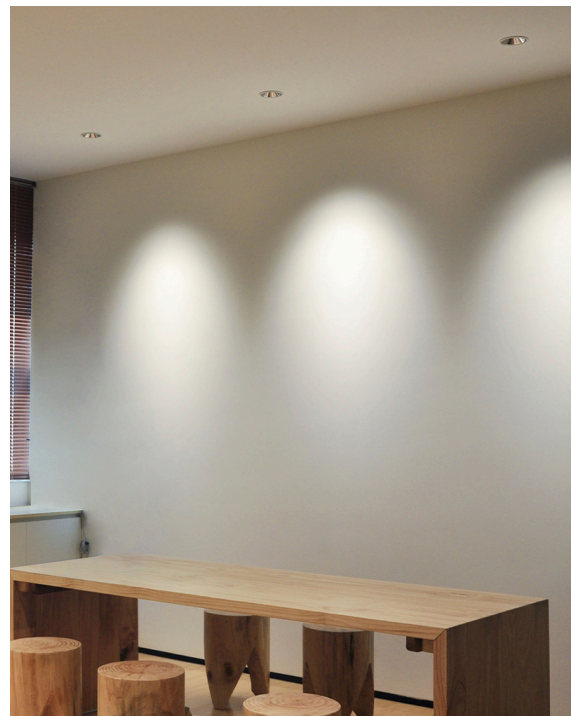

380 Series

VBLDL-383-4-30

Highly functional commercial lighting solution, featuring a unique internal rotatable design and can be fitted with a range of accessories. Comes equipped with CITIZEN LED chips, a 50,000 hour lifespan and 5 year warranty.

Features & Benefits

- Architecturally designed fitting
- Unique internal rotatable design
- Equipped with CITIZEN LED chips
- Dimmable Tridonic driver suitable for most trailing edge and universal dimmers
- Can be fitted with a range of accessories
- Standard 50° Beam angle -15°, 24°, 36° optional
- Standard with white reflector (optional black, chrome and gold reflectors available)
- 50,000 hour lifespan
- 5 year warranty