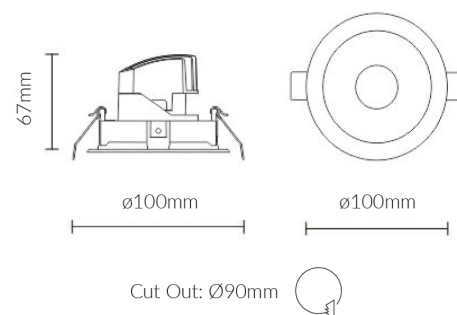

## Specifications

|                            |  |
|----------------------------|--|
| <b>SKU</b>                 | VBLDL-383-1-40   |
| <b>Luminaire efficacy</b>  | 102 lm/W   |
| <b>EAN</b>                 | 9340994409986  |
| <b>Light Colour</b>        | Cool White   |
| <b>Wattage</b>             | 9 W  |
| <b>Lumen output</b>        | 918 lm   |
| <b>IP rating</b>           | 20   |
| <b>CRI</b>                 | 90   |
| <b>Beam Angle</b>          | 50 Degrees   |
| <b>Trim colour</b>         | White  |
| <b>Cut out</b>             | 90 mm  |
| <b>Diameter</b>            | 100 mm   |
| <b>Lifespan</b>            | 50000 Hours  |
| <b>Warranty</b>            | 5 Years  |
| <b>Dimmable</b>            | Dimmable   |
| <b>Mounting type</b>       | Recessed   |
| <b>LED source</b>          | Citizen  |
| <b>Accessories</b>         | Also available in 3000K. Can accessorise with Black, Chrome or Gold Trim, and/or Honeycomb Lens. |
| <b>Lamp Type</b>           | LED  |
| <b>Dimming</b>             | Triac Dimming  |
| <b>Input voltage</b>       | 220V-265V AC 50hz  |
| <b>Wiring method</b>       | Flex & Plug or Hardwire  |
| <b>Weatherproof</b>        | Indoor Use Only  |
| <b>Working temperature</b> | -20°C ~ 45°C   |
| <b>Kelvin</b>              | 4000K  |

## Dimensional Drawings

Photometric information available upon request.