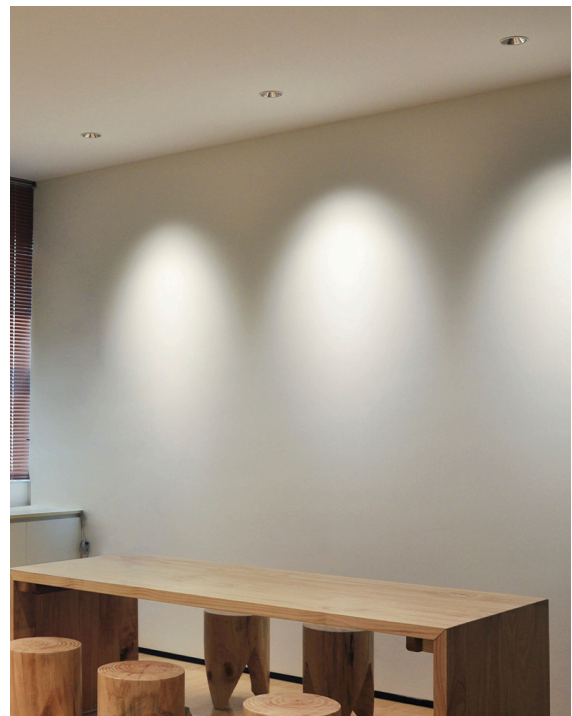

### Features & Benefits

- Architecturally designed fitting
- Unique internal rotatable design
- Equipped with CITIZEN LED chips
- Dimmable Tridonic driver suitable for most trailing edge and universal dimmers
- Can be fitted with a range of accessories
- Standard 50° Beam angle -15°, 24°, 36° optional
- Standard with white reflector (optional black, chrome and gold reflectors available)
- 50,000 hour lifespan
- 5 year warranty