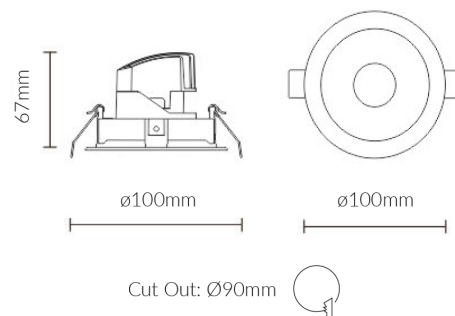

Specifications

SKU	VBLDL-383-1-30
Luminaire efficacy	100 lm/W
EAN	9340994409962
Light Colour	Warm White
Wattage	9 W
Lumen output	900 lm
IP rating	20
CRI	90
Beam Angle	50 Degrees
Trim colour	White
Cut out	90 mm
Diameter	100 mm
Lifespan	50000 Hours
Warranty	5 Years
Dimmable	Dimmable
Mounting type	Recessed
LED source	Citizen
Accessories	Also available in 4000K. Can accessorise with Black, Chrome or Gold Trim, and/or Honeycomb Lens.
Lamp Type	LED
Dimming	Triac Dimming
Input voltage	220V-265V AC 50hz
Wiring method	Flex & Plug or Hardwire
Weatherproof	Indoor Use Only
Working temperature	-20°C ~ 45°C
Kelvin	3000K

Dimensional Drawings

Photometric information available upon request.