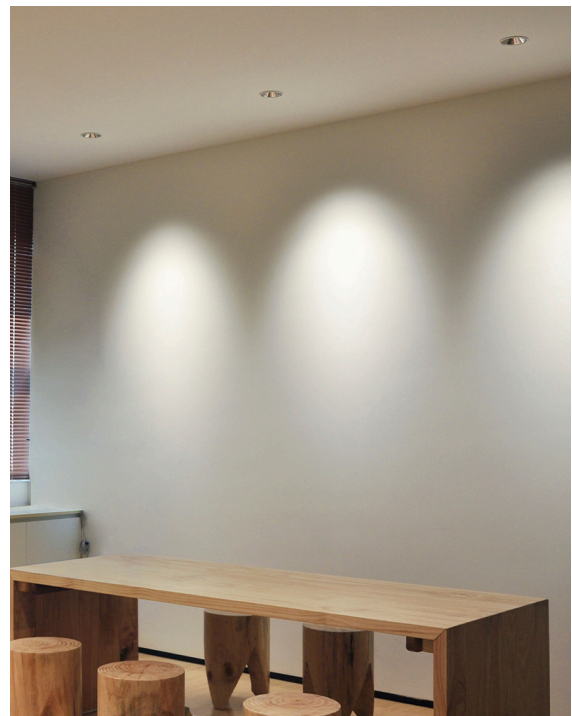

380 Series

VBLDL-383-1-30

Vibe 9W LED Adjustable Dimmable Downlights are a highly functional commercial lighting solution, featuring a unique internal rotatable design and can be fitted with a range of accessories. Comes equipped with CITIZEN LED chips, a 50,000 hour lifespan and 5 year warranty.

Features & Benefits

- Architecturally designed fitting
- Unique internal rotatable design
- Equipped with CITIZEN LED chips
- Dimmable Tridonic driver suitable for most trailing edge and universal dimmers
- Can be fitted with a range of accessories
- Standard 50° Beam angle -15°, 24°, 36° optional
- Standard with white reflector (optional black, chrome and gold reflectors available)
- 50,000 hour lifespan
- 5 year warranty