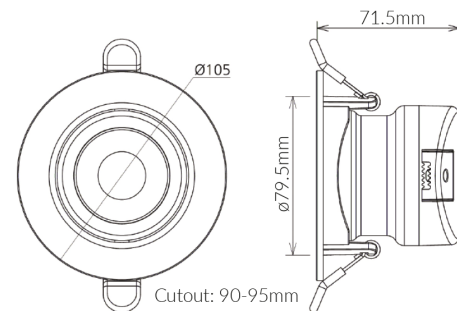

Specifications

SKU	VBLDL-133-1-30
Luminaire efficacy	89 lm/W
EAN	9340994017099
Light Colour	Warm White
Wattage	10 W
Lumen output	890 lm
IP rating	20
CRI	80
Beam Angle	60 Degrees
Trim colour	White
Cut out	90-95 mm
Diameter	105 mm
Width	72 mm
Lifespan	40000 Hours
Warranty	3 Years
Dimmable	Dimmable
Mounting type	Recessed
LED source	Epistar
Material	Thermal Plastic
Lamp Type	LED
Dimming	Triac Dimming
Input voltage	220V-265V AC 50hz
Wiring method	Flex & Plug
Weatherproof	Indoor Use Only
Working temperature	-20°C ~ 45°C
Kelvin	3000K

Dimensional Drawings

Photometric information available upon request.