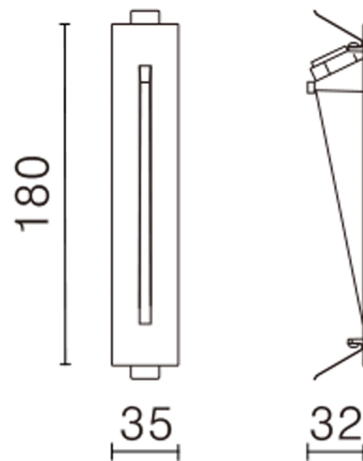

Vibe Recessed LED Wall Light 3W, 3K W/O Driver White

VBL-E07-3K-WHT

Our 3W, 3000K White Trim Accent 200 Recessed Wall Light is ultra thin. At 180mm tall, it provides a clean lined shape light for architectural lighting. Requires a remote 700mA LED constant current driver. Has a rating of IP20, a 50,000 hour lifespan and a 3 year warranty.

Vibe Recessed LED Wall Light 3W, 3K W/O Driver White

VBL-E07-3K-WHT

Specifications

SKU	VBL-E07-3K-WHT
Luminaire efficacy	42 lm/W
EAN	9340994018492
Light Colour	Warm White
Wattage	3 W
Lumen output	128 lm
IP rating	20
CRI	90
Beam Angle	80 Degrees
Trim colour	White
Cut out	175x30 mm
Length	35 mm
Width	32 mm
Height	180 mm
Lifespan	50000 Hours
Warranty	3 Years
Dimmable	Non-Dimmable
Output current	350 mA
Constant current/voltage	Constant Current
Mounting type	Recessed
LED source	Osram Olson
Material	Aluminium
Accessories	Driver & Remote
Lamp Type	LED
Input voltage	240 Volt AC 50HZ
Working temperature	-20°C ~ 40°C
Kelvin	3000K

Dimensional Drawings

Photometric information available upon request.