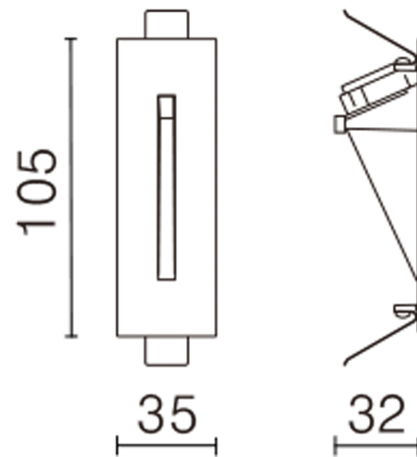

Vibe Recessed LED Wall Light 3W, 3K W/O Driver White

VBL-E06-3K-WHT

Our 3W, 3000K White Trim Accent 200 Recessed Wall Light is ultra thin. At 105mm tall, it provides a clean lined shape light for architectural lighting. Requires a remote 700mA LED constant current driver. Has a rating of IP20, a 50,000 hour lifespan and a 3 year warranty.

Vibe Recessed LED Wall Light 3W, 3K W/O Driver White

VBL-E06-3K-WHT

Specifications

SKU	VBL-E06-3K-WHT
Luminaire efficacy	34 lm/W
EAN	9340994018485
Light Colour	Warm White
Wattage	3 W
Lumen output	102 lm
IP rating	20
CRI	90
Beam Angle	80 Degrees
Trim colour	White
Cut out	100x30 mm
Length	35 mm
Width	32 mm
Height	105 mm
Lifespan	50000 Hours
Warranty	3 Years
Dimmable	Non-Dimmable
Output current	350 mA
Constant current/voltage	Constant Current
Mounting type	Recessed
LED source	Osram Olson
Material	Aluminium
Accessories	Driver & Remote
Lamp Type	LED
Input voltage	240 Volt AC 50HZ
Wiring method	Hardwire
Working temperature	-20°C ~40°C
Kelvin	3000K

Dimensional Drawings

Photometric information available upon request.