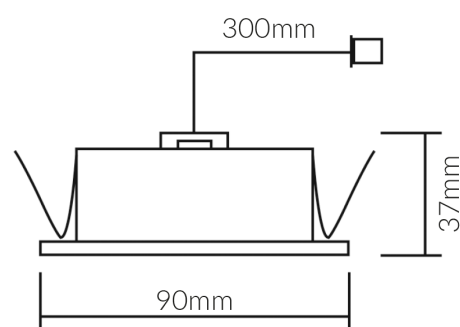

Specifications

SKU	VBL-C01-4K-XX
Luminaire efficacy	82 lm/W
EAN	9340994405117
Light Colour	Cool White
Wattage	1.2 W
Lumen output	98 lm
IP rating	20
CRI	80
Beam Angle	75 Degrees
Trim colour	Silver
Cut out	77x77 mm
Length	90 mm
Width	37 mm
Height	90 mm
Lifespan	50000 Hours
Warranty	3 Years
Dimmable	Non-Dimmable
Constant current/voltage	Constant Current
Mounting type	Recessed
LED source	Osram Olson
Material	Die-Cast Aluminium
Accessories	Interchangeable White & Silver Trim
Lamp Type	LED
Weatherproof	Indoor Use Only
Working temperature	-20°C ~ 40°C
Kelvin	4000K

Dimensional Drawings

Cut Out: 77 x 77mm 

Photometric information available upon request.