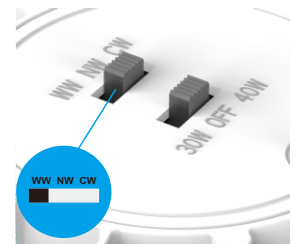

60W HIGH EFFICIENCY DOWNLIGHT

Product Features

- Power changeable 50W/60W
- Commercial grade quality and design
- Made with LM-80 certified SMD LED chips
- Long life span with low power consumption
- With separate driver and Australian standard plug

Technical Specification

Model	DL5001
Watts	50W/60W
Input Voltage	AC 220-240V 50/60Hz
Colour Temp.	Tri-CCT: 3000K&4000K&5700K
Lumens Output	50W: 5500lm 60W: 6600lm
CRI	Ra>80
Beam Angle	100°
Size	D270*H50mm
Cutout	D235-260mm
IP Grade	IP 54
Dimmable	Yes (Triac Dimming)
Housing Colour	White
Carton Size	565*385*330mm 10pcs/CTN

Ø235-260 mm

Wattage changeable:50&60W

Tri-CCT: 3000K&4000K&5700K