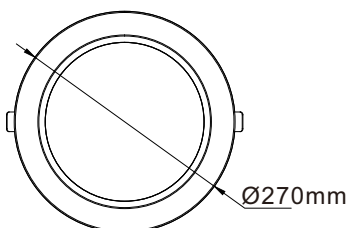

Technical Specification

Model	DL5001
Watts	50W/60W
Input Voltage	AC 220-240V 50/60Hz
Colour Temp.	Tri-CCT: 3000K&4000K&5700K
Lumens Output	50W: 5500lm 60W: 6600lm
CRI	Ra>80
Beam Angle	100°
Size	D270*H50mm
Cutout	D235-260mm
IP Grade	IP 54
Dimmable	Yes (Triac Dimming)
Housing Colour	White
Carton Size	565*385*330mm 10pcs/CTN

Ø235-260 mm

Wattage changeable:50&60W

Tri-CCT: 3000K&4000K&5700K