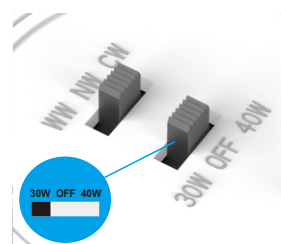

60W HIGH EFFICIENCY DOWNLIGHT

Product Features

- Power changeable 50W/60W
- Commercial grade quality and design
- Made with LM-80 certified SMD LED chips
- Long life span with low power consumption
- With separate driver and Australian standard plug

Technical Specification

Model	DL5001
Watts	50W/60W
Input Voltage	AC 220-240V 50/60Hz
Colour Temp.	Tri-CCT: 3000K&4000K&5700K
Lumens Output	50W: 5500lm 60W: 6600lm
CRI	Ra>80
Beam Angle	100°
Size	D270*H50mm
Cutout	D235-260mm
IP Grade	IP 54
Dimmable	Yes (Triac Dimming)
Housing Colour	White
Carton Size	565*385*330mm 10pcs/CTN

Ø235-260 mm

Wattage changeable:50&60W

Tri-CCT: 3000K&4000K&5700K