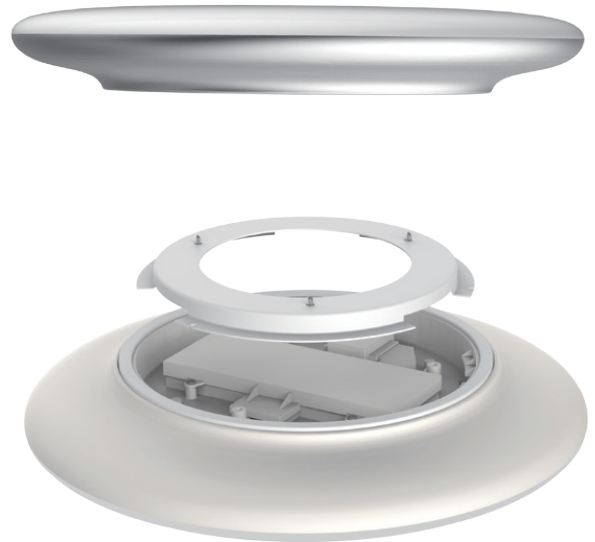

LED Ceiling lights

AC9004-15W TC

Description

Color changeable LED ceiling light adopts high lumen, SMD LED, fire-rated PC light housing and diffuser with even light output. The color is changeable between 3000k, 4000k and 6000k by slide switch. Also dimmable with dimmers. Multi-functional design shares great popularity.

Specification Features

Input Voltage(V):	240V 50/60Hz
Power (W):	15W
IP rating (IP):	20
Lumens (lm):	Warm White 3000K - 1300lm Neutral White 4000K - 1500lm Day White 6000K - 1350lm
LED type:	LED
CCT:	3000K - 4000K - 6000K
CRI:	≥80
Beam angle (°):	120°
Dimmable:	Yes*
Lifespan (hrs):	40,000hrs