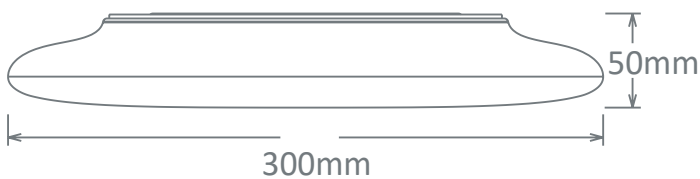

LED Ceiling lights

AC9004-25W TC

Description

Color changeable LED ceiling light adopts high lumen, SMD LED, fire-rated PC light housing and diffuser with even light output. The color is changeable between 3000k, 4000k and 6000k by slide switch. Also dimmable with dimmers. Multi-functional design shares great popularity.

Specification Features

Input Voltage(V):	240V 50/60Hz
Power (W):	25W
IP rating (IP):	20
Lumens (lm):	Warm White 3000K - 1600lm Neutral White 4000K - 1800lm Day White 6000K - 1650lm
LED type:	LED
CCT:	3000K - 4000K - 6000K
CRI:	≥80
Beam angle (°):	120°
Dimmable:	Yes*
Lifespan (hrs):	40,000hrs

Diagrams/Additional

Trim Colour	White
Quantity	10 Pcs
Net Weight	10.5 Kg
Gross Weight	11.7 Kg
Product box size	310x310x55 mm
Carton size	600x330x330 mm