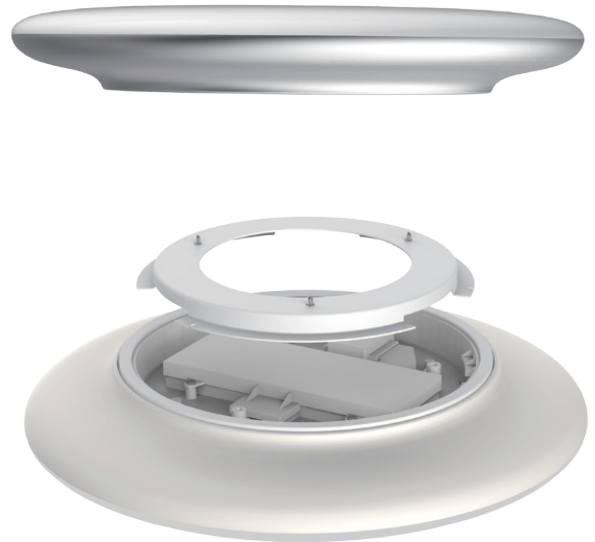

LED Ceiling lights

AC9004-25W TC

Description

Color changeable LED ceiling light adopts high lumen, SMD LED, fire-rated PC light housing and diffuser with even light output. The color is changeable between 3000k, 4000k and 6000k by slide switch. Also dimmable with dimmers. Multi-functional design shares great popularity.

Specification Features

Input Voltage(V):	240V 50/60Hz
Power (W):	25W
IP rating (IP):	20
Lumens (lm):	Warm White 3000K - 1600lm Neutral White 4000K - 1800lm Day White 6000K - 1650lm
LED type:	LED
CCT:	3000K - 4000K - 6000K
CRI:	≥80
Beam angle (°):	120°
Dimmable:	Yes*
Lifespan (hrs):	40,000hrs

Diagrams/Additional

Trim Colour	White
Quantity	10 Pcs
Net Weight	10.5 Kg
Gross Weight	11.7 Kg
Product box size	310x310x55 mm
Carton size	600x330x330 mm