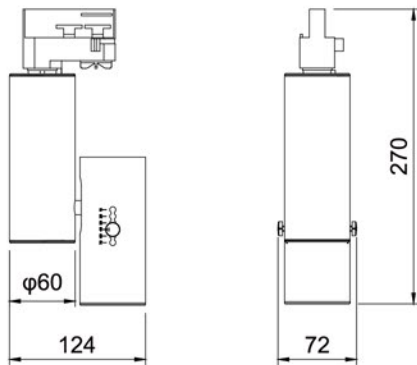

DIMENSIONS

Adjustable: 90°

BJ-TR60A-C(Adjustable) LED Philips 30000Hours

PACKAGING

- Packaging L295*W150*H85mm
- Carton 16pcs/CTN
- Carton Size L630*W310*H370mm
- Material: Aluminum

Model No.	Input	Power	Lumen	CCT	Beam Angle	CRI	Dimmable	N.W	G.W
BJ-TR60A-C	AC220-240V	10W	900lm/930lm/945lm	3000K/4000K/5000K	15-70°	>80	Yes	14.4Kg	17.6Kg
BJ-TR60A-C	AC220-240V	15W	1425lm/1500lm/1515lm	3000K/4000K/5000K	15-70°	>80	Yes	14.4Kg	17.6Kg
BJ-TR60A-C	AC220-240V	20W	2000lm/2080lm/2100lm	3000K/4000K/5000K	15-70°	>80	Yes	14.4Kg	17.6Kg