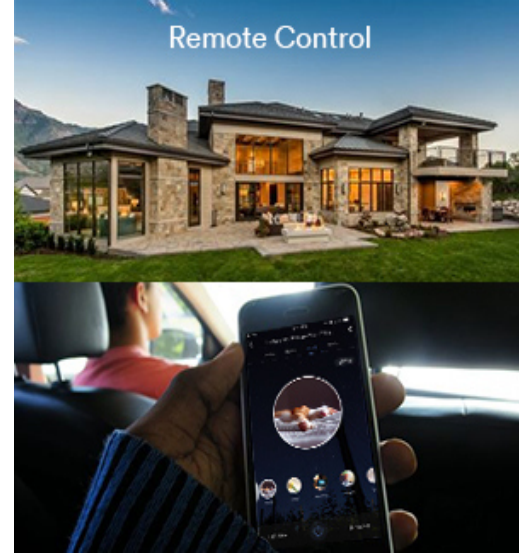

Product Feature

Preset Schedule

turn on/off lights as schedules

Set Timers

WiFi downlight can make it seem like you're home when you are not. Set the lights to come on at a pre-set time so you can come home to a bright well lit home or wake up in the morning to your favorite colors. Let the lights turn off gradually at night, so you never have to worry whether you've left any lights on.

Voice Control

Voice Control

Go hands free with voice control .WiFi bulb can works with Amazon Alexa ,Google assistant .

Remote Control

App Remote Control by Internet

With a few taps on your smart devices, you can turn on the light remotely to pretend you're home even if you're not. A perfect solution to check if you forget to shut off the lights. Control your bulb from anywhere in the world if your phone and bulb are online

Group Setting

Control up to 50 downlights from your app. Control each bulb individually, or as a group

Dimmable led bulbs

change lights' brightness to fit your needs

Easy Dimming

Installation free dimming by just swiping your thumb