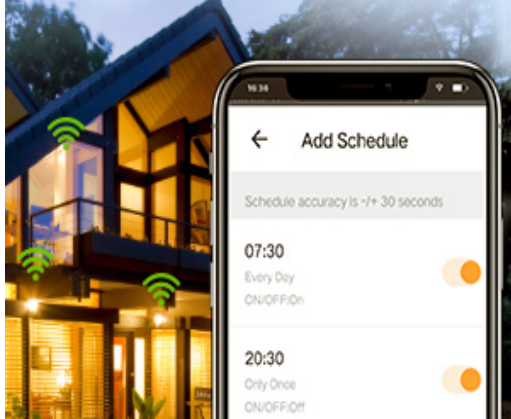

Smart WiFi RGBCW Downlight

Product Parameter

DL10W-SMART

Color Temperature	white(2700K~6000K)&RGB
Wattage	10W(15W-28W are available)
Lumen	650-750lm
Size	Φ115*60MM
Cut Hole Size	Φ 90mm
Control Method	free app Tuya "Smart Life"
WiFi Signal	2.4G
CRI	≥80
Power Factor	≥0.9
Light Efficiency	≥70lm/W
Certificate	CE,RoHs,SAA
Light Source Type	2835 SMD LED
Beam Angle	110°
Input Voltage	AC200-240V(50/60Hz)
Work Temperature	λ-20℃~50℃
Heat Sink Material	UL 94 V0 fire-rated PC+AL
Translucent Panel	PC
Warranty	2 years

Product Feature

Preset Schedule

turn on/off lights as schedules

Set Timers

WiFi downlight can make it seem like you're home when you are not. Set the lights to come on at a pre-set time so you can come home to a bright well lit home or wake up in the morning to your favorite colors. Let the lights turn off gradually at night, so you never have to worry whether you've left any lights on.

Voice Control

Voice Control

Go hands free with voice control .WiFi bulb can works with Amazon Alexa ,Google assistant .

Remote Control

App Remote Control by Internet

With a few taps on your smart devices, you can turn on the light remotely to pretend you're home even if you're not. A perfect solution to check if you forget to shut off the lights. Control your bulb from anywhere in the world if your phone and bulb are online