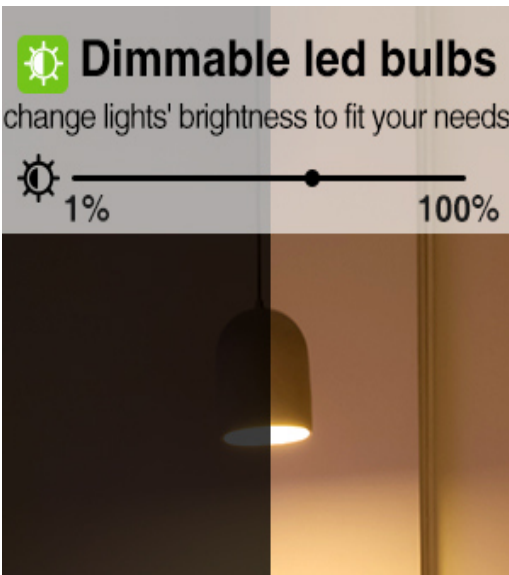

Smart WiFi RGBCW Downlight

Product Parameter

DL10W-SMART

Color Temperature	white(2700K~6000K)&RGB
Wattage	10W(15W-28W are available)
Lumen	650-750lm
Size	Φ115*60MM
Cut Hole Size	Φ 90mm
Control Method	free app Tuya "Smart Life"
WiFi Signal	2.4G
CRI	≥80
Power Factor	≥0.9
Light Efficiency	≥70lm/W
Certificate	CE,RoHs,SAA
Light Source Type	2835 SMD LED
Beam Angle	110°
Input Voltage	AC200-240V(50/60Hz)
Work Temperature	λ-20℃~50℃
Heat Sink Material	UL 94 V0 fire-rated PC+AL
Translucent Panel	PC
Warranty	2 years

Product Feature

Preset Schedule

turn on/off lights as schedules

Set Timers

WiFi downlight can make it seem like you're home when you are not. Set the lights to come on at a pre-set time so you can come home to a bright well lit home or wake up in the morning to your favorite colors. Let the lights turn off gradually at night, so you never have to worry whether you've left any lights on.

Voice Control

Voice Control

Go hands free with voice control .WiFi bulb can works with Amazon Alexa ,Google assistant .

Remote Control

App Remote Control by Internet

With a few taps on your smart devices, you can turn on the light remotely to pretend you're home even if you're not. A perfect solution to check if you forget to shut off the lights. Control your bulb from anywhere in the world if your phone and bulb are online

Group Setting

Control up to 50 downlights from your app. Control each bulb individually, or as a group

Dimmable led bulbs

change lights' brightness to fit your needs

Easy Dimming

Installation free dimming by just swiping your thumb