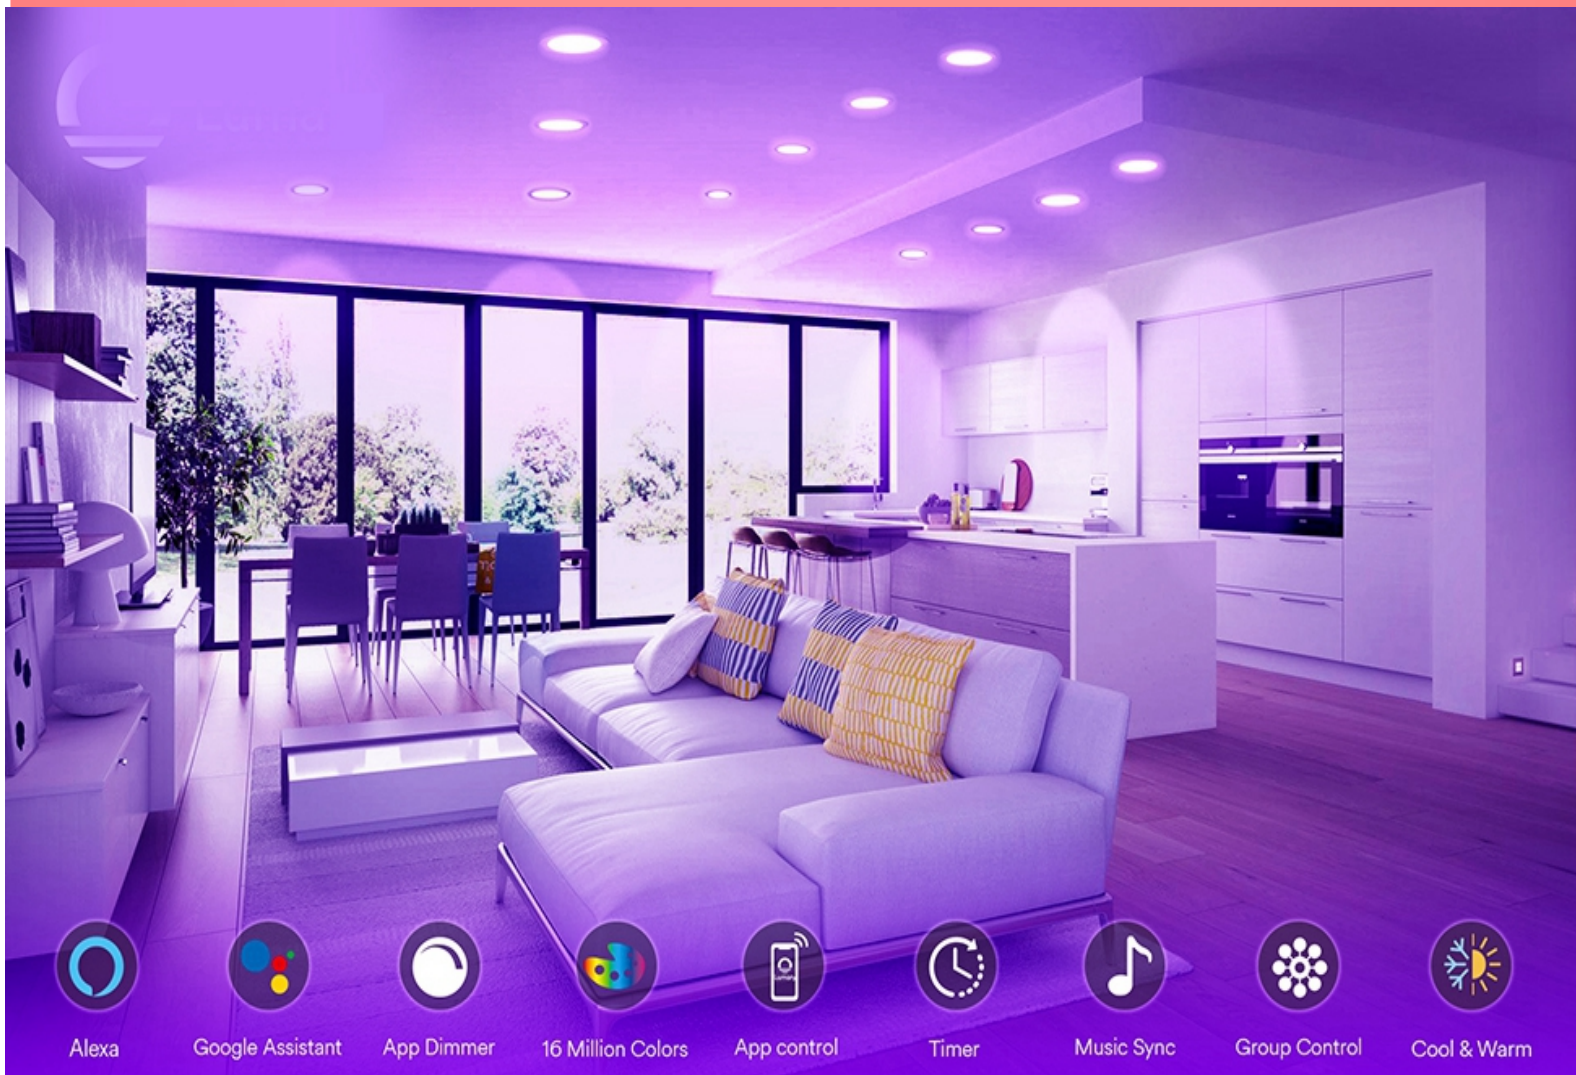

Smart WiFi RGBCW Downlight

Product Parameter

DL10W-SMART

Color Temperature	white(2700K~6000K)&RGB
Wattage	10W(15W-28W are available)
Lumen	650-750lm
Size	Φ115*60MM
Cut Hole Size	Φ 90mm
Control Method	free app Tuya "Smart Life"
WiFi Signal	2.4G
CRI	≥80
Power Factor	≥0.9
Light Efficiency	≥70lm/W
Certificate	CE,RoHs,SAA
Light Source Type	2835 SMD LED
Beam Angle	110°
Input Voltage	AC200-240V(50/60Hz)
Work Temperature	λ-20℃~50℃
Heat Sink Material	UL 94 V0 fire-rated PC+AL
Translucent Panel	PC
Warranty	2 years

Product Feature

Preset Schedule

turn on/off lights as schedules

Set Timers

WiFi downlight can make it seem like you're home when you are not. Set the lights to come on at a pre-set time so you can come home to a bright well lit home or wake up in the morning to your favorite colors. Let the lights turn off gradually at night, so you never have to worry whether you've left any lights on.

Voice Control

Voice Control

Go hands free with voice control .WiFi bulb can works with Amazon Alexa ,Google assistant .

Remote Control

App Remote Control by Internet

With a few taps on your smart devices, you can turn on the light remotely to pretend you're home even if you're not. A perfect solution to check if you forget to shut off the lights. Control your bulb from anywhere in the world if your phone and bulb are online

Group Setting

Control up to 50 downlights from your app. Control each bulb individually, or as a group

Dimmable led bulbs

change lights' brightness to fit your needs

Easy Dimming

Installation free dimming by just swiping your thumb