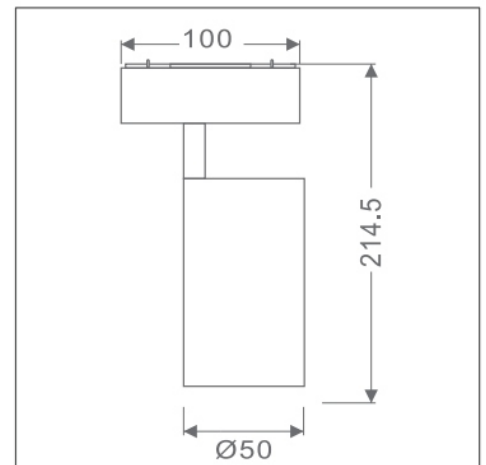

Magnetic TRACK LIGHT

Magnetic track

Model No.: 601010

Type: Recessed

Finish: Black

Voltage: DC24V

Length: 1 meter & 2 meters

Dimension for 1 meter : 1000*51*63mm

Dimension for 2 meters: 2000*51*63mm

Horizontal L shape joiner

Model No.: 601901

Type: Recessed

Finish: Black

Voltage: DC24V

Dimension: 200*200mm

LED Track Light

Model No.: 601201-1

Power: 10W

CCT: 3000K/4000K

CRI: >90

Beam angle: 36°

Finish: Black

Voltage: DC24V

IP: 20