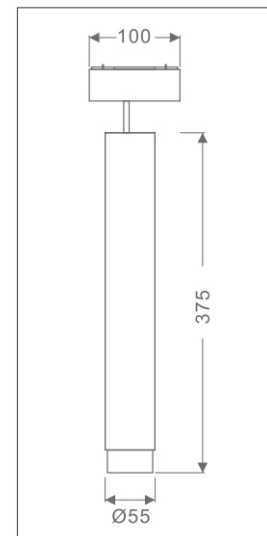

### Magnetic track

Model No.: 601010

Type: Recessed

Finish: Black

Voltage: DC24V

Length: 1 meter & 2 meters

Dimension for 1 meter : 1000\*51\*63mm

Dimension for 2 meters: 2000\*51\*63mm

### LED Track Light

Model No.: 601201-1

Power: 10W

CCT: 3000K/4000K

CRI: >90

Beam angle: 36°

Finish: Black

Voltage: DC24V

## Magnetic TRACK LIGHT

### LED Track Light

Model No.: 601241  
Power: 10W  
CCT: 3000K/4000K  
CRI: >90  
Beam angle: 20° -50°  
Finish: Black  
Voltage: DC24V  
IP: 20