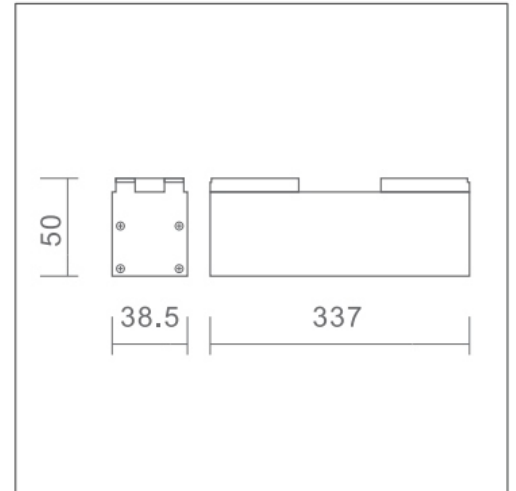

LED Track Light

Model No.: 601211
Power: 12W
CCT: 3000K/4000K
CRI: >90
Beam angle: 120°
Finish: Black
Voltage: DC24V
IP: 20