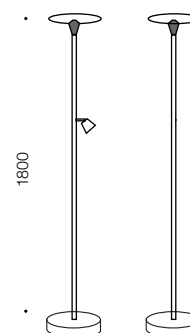

Virgil

Floor Lamp

Specifications

Type	Floor Lamp
Light Source	LED
Lumen	1500/650
Colour Temp	4000k
Wattage	18w/5w
Dimmable	No
CRI	>80
Power Factor	>0.9
Beam Angle	120
Warranty	1 year*

Colours

Codes

Virgil FL-CP	Virgil FL M&S-CP
Virgil FL-WH	Virgil FL M&S-WH

Measurements

Product Approvals