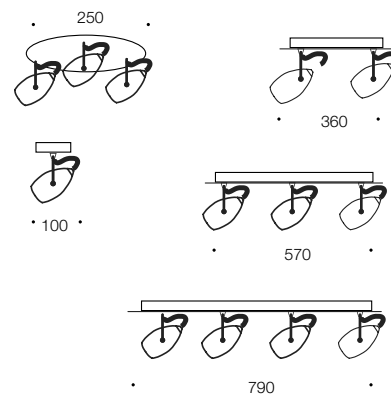

Tolosa

Spotlights

Specifications

Type	Spotlights
Light Source	COB GU10
Lumen	500 per unit
Colour Temp	3000K
Wattage	6w per head
Dimmable	No
CRI	>80
Power Factor	>0.9
Beam Angle	140
Warranty	1 year*

Colours

White/chrome

Codes

Tolosa SP1-CH	Tolosa SP1-WH
Tolosa SP2B-CH	Tolosa SP2B-WH
Tolosa SP3B-CH	Tolosa SP3B-WH
Tolosa SP3R-CH	Tolosa SP3R-WH
Tolosa SP4B-CH	Tolosa SP4B-WH

Measurements

Product Approvals