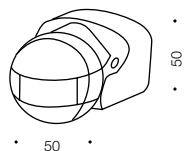

Sensor

Exterior Wall Lamp

Specifications

Type	Exterior
Light Source	1000w 18°
Globe	Not included
Warranty	1 year*

Measurements

Colours

Black/white

Codes