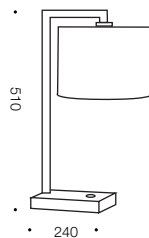

Sala

Table Lamp

Specifications

Type	Table Lamp
Light Source	E27 40w max
Globe	Not included
Warranty	1 year*

Colours

Nickel/white linen

Measurements

Codes