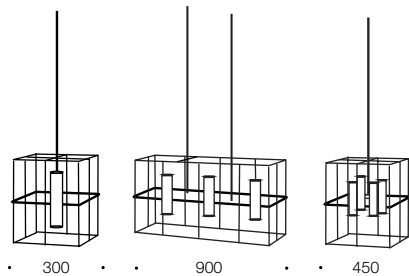

Nelson

Specifications

Type	Pendant
Light Source	Gu10
Wattage	6w
Dimmable	No
Beam Angle	120
Warranty	1 year*

Colours

Black matte /
chrome

Black matte /
antique brass

Measurements

Codes