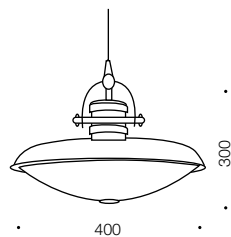

Mainz

Pendant

Specifications

Type	Pendant
Light Source	E27 25w max
Globe	Not included
Warranty	1 year*

Colours

Copper matt/
opal matt

Nickel/
opal matt

Oil bronze/opal matt

Measurements

Cable Length: 1.0

Codes

Mainz PE40-CP

Mainz PE40-NK

Mainz PE40-OB

Product Approvals