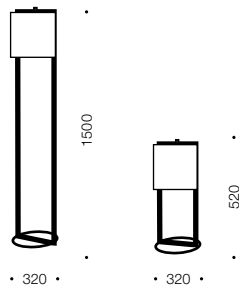

Loftus

Specifications

Type	Floor & Table Lamp
Light Source	E27 40w max
Globe	Not included
Warranty	1 year*

Colours

Rusty/white

Measurements

Codes

Loftus FL-RST