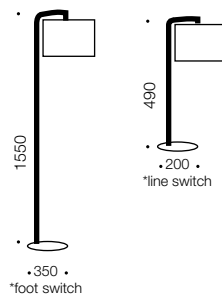

Ingrid

Specifications

Type	Floor & Table Lamp
Light Source	25w E27max
Globe	Not included
Warranty	1 year*

Colours

Black/Gold

Measurements

Codes

Ingrid FL-GD/BK