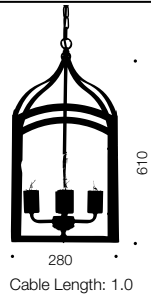

Ibiza

Pendant

Specifications

Type	Pendant
Light Source	E27 40w Pilot
Globe	Included
Warranty	1 year*

Colours

Oil bronze/clear

Measurements

Codes