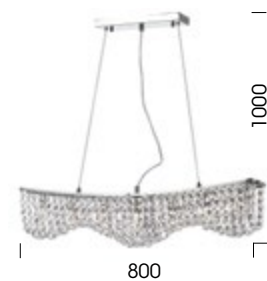

# ELESIO

PENDANT

Optic crystal hanging pendants in a chrome finish.

**Elesio 7 pendant**  
7x33w Osram G9  
(Globe included)

**Colours:** Chrome with optic crystal.