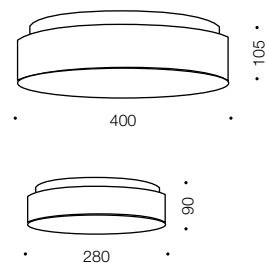

Amelia

Specifications

| | |
|--------------|-----------|
| Type | Oyster |
| Light Source | LED |
| Lumen | 1440/2560 |
| Colour Temp | 5000k |
| Wattage | 18w/32w |
| Dimmable | Yes |
| CRI | >85 |
| Power Factor | >0.8 |
| Beam Angle | 360 |
| Warranty | 2 years* |

Colours

Chrome/clear

Measurements

Codes

Amelia OY28-850

Amelia OY40-850

Product Approvals