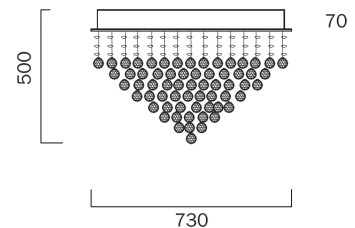

## Specifications

Type	CTC
Light Source	4x6w GU10max 7x6w GU10max 14x6w GU10max
Globe	Not included
Warranty	3 years*

## Measurements