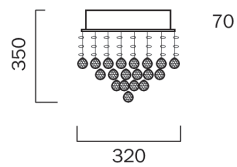

## Specifications

Type	CTC
Light Source	4x6w GU10max 7x6w GU10max 14x6w GU10max
Globe	Not included
Warranty	3 years*

## Measurements