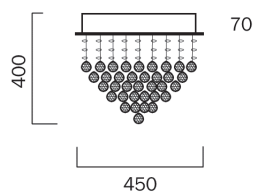

## Specifications

Type	CTC
Light Source	4x6w GU10max 7x6w GU10max 14x6w GU10max
Globe	Not included
Warranty	3 years*

## Measurements