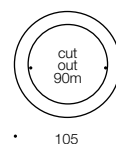

Measurements