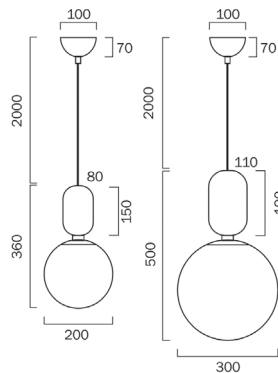

Kade

Specifications

Type	Pendant
Light Source	25w E27max
Globe	Not included
Warranty	3 years*

Measurements

Colours

Antique gold/
opal matt

Black/smoke

Codes