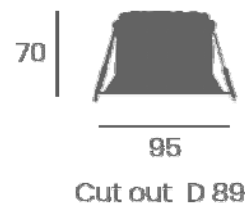

PRODUCT DATA SHEET

Excel

DESCRIPTION

The Excel is a round dimmable LED recessed downlight with remote driver ideal for the replacement of 50W Halogen downlight. Excellent heat dissipation technology for the LED array with the added assurance of a remote driver the Excel will provide years of service life. Constructed of aluminium and polycarbonate the Excel is suitable for almost any environment.

LM80

IP44

TECHNICAL DATA

FEATURES

Item Name	EXCEL 96WH-830
Colour	White
Material	PC Aluminium PMMA
Series	Downlight
Barcode	9329501054307

DIMENSIONS

Diameter	95
Height	70
Projection	
Cut out	89
Cable	1m

LIGHT SOURCE

Type	LED SMD 2835
Watt	10w
Dimmable	Yes
Voltage	240v
Driver	GM-130mA-10W-HP+DF
Lumen	860
Beam Angle	60(110)
UGR	
CCT	3000K
Color render	>82
Power factor	>0.9

5 mm trim

Recommended dimmer

PARTS

WARRANTY : 3 years limited replacement