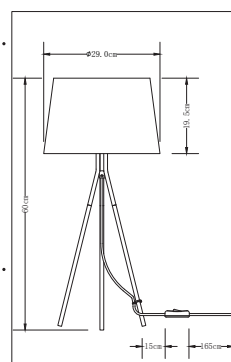

Anna

Specifications

Type	Table Lamp
Light Source	40w E27max
Globe	Not included
Warranty	1 year*

Colours

Black/Dark Grey Blue/Dark Grey

White/Dark Grey

Measurements

Codes