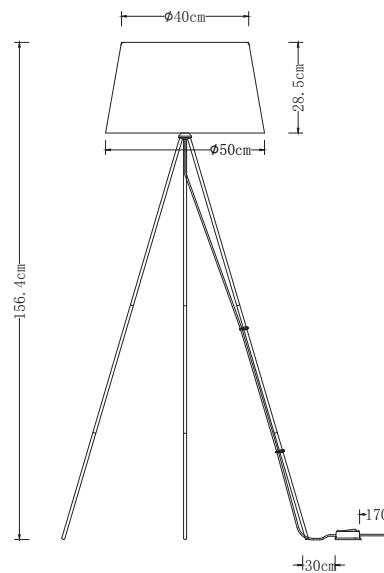

Anna

Specifications

Type	Floor Lamp
Light Source	40w E27max
Globe	Not included
Warranty	1 year*

Colours

Black/Dark Grey Blue/Dark Grey

White/Dark Grey

Measurements

Codes