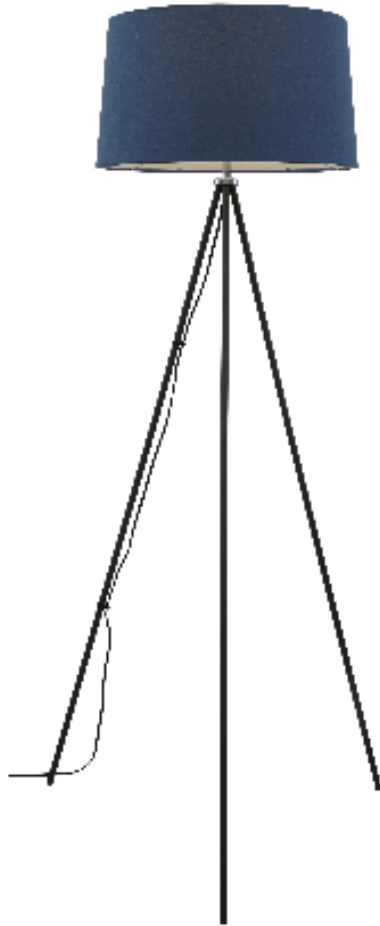

Anna

Specifications

Type	Floor Lamp
Light Source	40w E27max
Globe	Not included
Warranty	1 year*

Colours

Black/Dark Grey Blue/Dark Grey

White/Dark Grey

Measurements

Codes