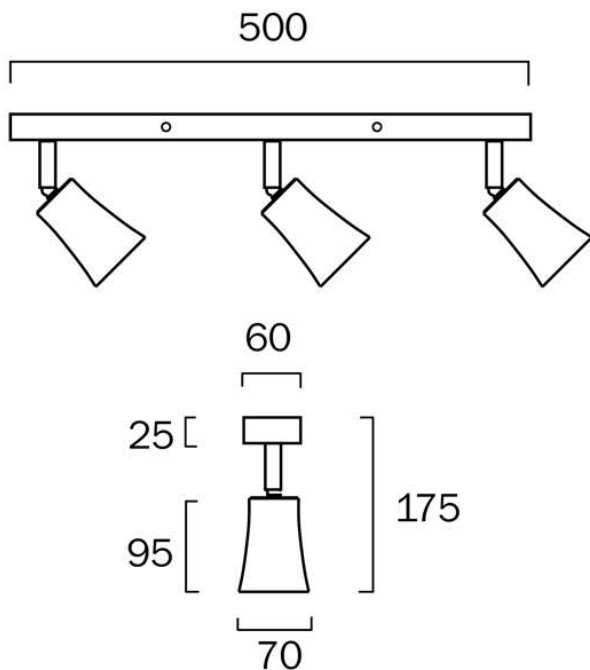

Also available as

Label	Thumbnail	GTIN
ALVEY SP1-WH		9329501056639
ALVEY SP2B-WH		9329501056653
ALVEY SP4B-WH		9329501056691

Color variation

Label	Thumbnail	GTIN
ALVEY SP3B-BK		9329501056660
ALVEY SP3B-GDBK		9329501057339

Globe Type Recommended

Label	Color Temperature	Thumbnail	GTIN
GL GU10LEDFW6-83	Warm White		9329501056233
GL GU10LEDFW6-84	Natural White		9329501056240
GL GU10LEDFW6-86	Daylight		9329501056257