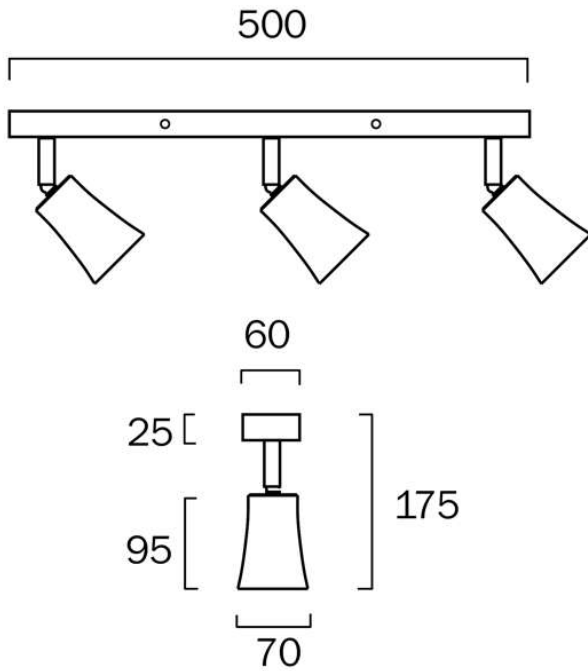

Color / Material

Fixture Color 1	Black (BK)
Fixture Finish	Painted,Sand,Satin
Fixture Material	Metal
Shade Colour	Black
Shade Material	Metal

Size

Fixture Length (cm)	50.0
Fixture Width (cm)	7.0
Fixture Projection (cm)	17.5
Base Length (cm)	50.0
Base Width (cm)	6.0
Base Height (cm)	2.5
Shade Bottom (cm)	7.0

Specification

Voltage Input	240V
Wattage (max)	6
Globe Type	GU10
Globe / Light Source qty	3
Globe / Light Source included	No
Dimmable	Globe Dependant
Electrical Protection	CLASS I
IP rating	IP20
Approvals	RCM (C TICK)
Installation Required	Yes (by Licensed Electrician only)
Warranty	3

Barcode

GTIN	9329501056660
-------------	---------------

Pricing

PRICE - RRP incGST	87.5
---------------------------	------

Also available as

Label	Thumbnail	GTIN
ALVEY SP1-BK		9329501056622
ALVEY SP2B-BK		9329501056646
ALVEY SP4B-BK		9329501056684