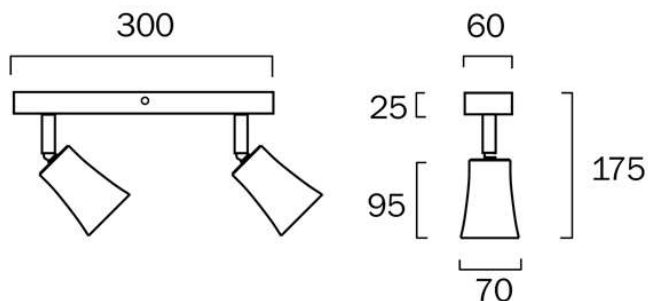

Also available as

Label	Thumbnail	GTIN
ALVEY SP1-GDBK		9329501057315
ALVEY SP3B-GDBK		9329501057339
ALVEY SP4B-GDBK		9329501057346

Color variation

Label	Thumbnail	GTIN
ALVEY SP2B-BK		9329501056646
ALVEY SP2B-WH		9329501056653

Globe Type Recommended

Label	Color Temperature	Thumbnail	GTIN
GL GU10LEDFW6-83	Warm White		9329501056233
GL GU10LEDFW6-84	Natural White		9329501056240
GL GU10LEDFW6-86	Daylight		9329501056257