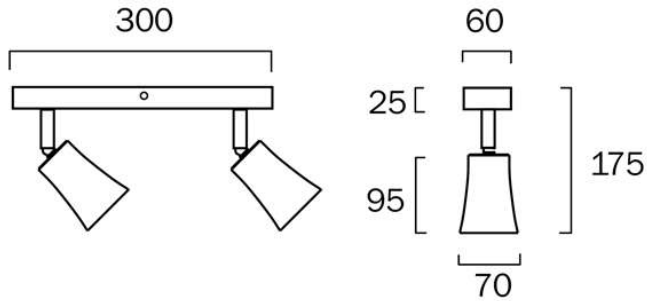

Also available as

Label	Thumbnail	GTIN
ALVEY SP1-BK		9329501056622
ALVEY SP3B-BK		9329501056660
ALVEY SP4B-BK		9329501056684

Color variation

Label	Thumbnail	GTIN
ALVEY SP2B-WH		9329501056653
ALVEY SP2B-GDBK		9329501057322

Globe Type Recommended

Label	Color Temperature	Thumbnail	GTIN
GL GU10LEDFW6-83	Warm White		9329501056233
GL GU10LEDFW6-84	Natural White		9329501056240
GL GU10LEDFW6-86	Daylight		9329501056257